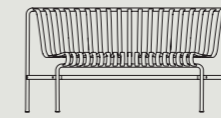

Palissade Park Dining Bench In | Add-on | Not freestanding
W159 x D79 x H80 cm
SH45 cm