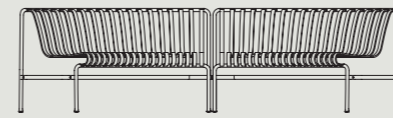

Palissade Park Dining Bench In/In | Starter set | Set of 2
W295,5 x D107 x H80 cm
SH45 cm