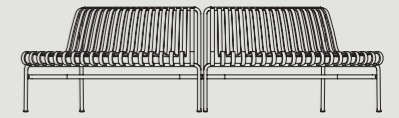

Palissade Park Dining Bench Out/Out | Starter set | Set of 2
W275 x D107,5 x H80 cm
SH45 cm