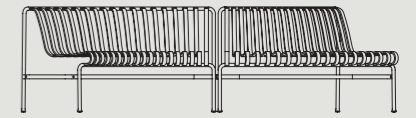

Palissade Park Dining Bench In/Out | Starter set | Set of 2
W283 x D145 x H80 cm
SH45 cm