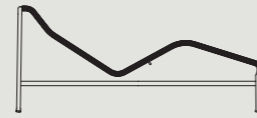

Palissade Cord Dining Armchair
W63 x D66 x H80 cm
SH45 cm

Palissade Cord Lounge Chair Low
W73 x D81 x H70 cm
SH38 cm

Palissade Cord Dining Bench Armrest
W128 x D70 x H80 cm
SH45 cm

Palissade Cord Lounge Sofa
W139 x D88 x H70 cm
SH38 cm