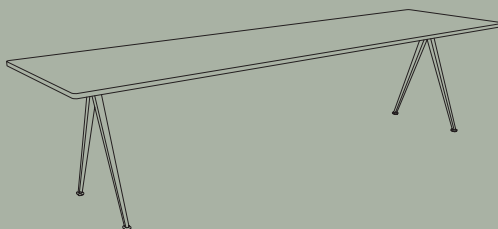

Created to be adaptable, light and strong, the Result chair and Pyramid Table are the first and last word in cutout sheet steel construction. The designs, originally created by Friso Kramer and Wim Rietveld while working at Ahrend in the 1950s, are being relaunched by HAY together with Ahrend. At the time of their initial launch, they were regarded as a triumph in their innovative use of sheet steel, giving new direction for its use in organically shaped products. Today, both as individual pieces and as a collection, they are notable for their sparing use of materials, their simplistic construction and for the fact that they are light enough to move about with considerable ease. These lasting designs, proved in real environments over generations; functionally excellent and aesthetically light, for life.

HAY

and Ahrend

RESULT & PYRAMID

RESULT CHAIR
W45,5 X D48,5 X H81 cm

RESULT CHAIR SEAT UPHOLSTERY
W45,5 X D48,5 X H81 cm

PYRAMID TABLE 01
L140 X W65 X H74 cm

PYRAMID TABLE 01
L140 X W75 X H74 cm

PYRAMID TABLE 01
L200 X W75 X H74 cm

PYRAMID TABLE 02
L190 X W85 X H74 cm

PYRAMID TABLE 02
L250 X W85 X H74 cm

PYRAMID TABLE 02
L300 X W85 X H74 cm

PYRAMID BENCH 11
L85 X W40 X H46 cm

RESULT & PYRAMID

PYRAMID BENCH 11
L140 X W40 X H46 cm

PYRAMID BENCH 11
L200 X W40 X H46 cm