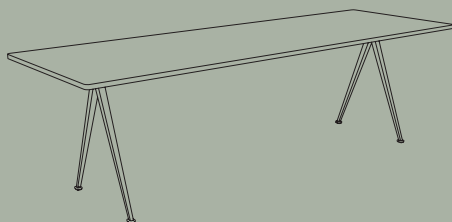

Created to be adaptable, light and strong, the Result chair and Pyramid Table are the first and last word in cutout sheet steel construction. The designs, originally created by Friso Kramer and Wim Rietveld while working at Ahrend in the 1950s, are being relaunched by HAY together with Ahrend. At the time of their initial launch, they were regarded as a triumph in their innovative use of sheet steel, giving new direction for its use in organically shaped products. Today, both as individual pieces and as a collection, they are notable for their sparing use of materials, their simplistic construction and for the fact that they are light enough to move about with considerable ease. These lasting designs, proved in real environments over generations; functionally excellent and aesthetically light, for life.

HAY

and Ahrend

RESULT & PYRAMID

RESULT CHAIR
W45,5 X D48,5 X H81 cm

RESULT CHAIR SEAT UPHOLSTERY
W45,5 X D48,5 X H81 cm

PYRAMID TABLE 01
L140 X W65 X H74 cm

PYRAMID TABLE 01
L140 X W75 X H74 cm

PYRAMID TABLE 01
L200 X W75 X H74 cm

PYRAMID TABLE 02
L190 X W85 X H74 cm

PYRAMID TABLE 02
L250 X W85 X H74 cm

PYRAMID TABLE 02
L300 X W85 X H74 cm

PYRAMID BENCH 11
L85 X W40 X H46 cm

RESULT & PYRAMID

PYRAMID BENCH 11
L140 X W40 X H46 cm

PYRAMID BENCH 11
L200 X W40 X H46 cm