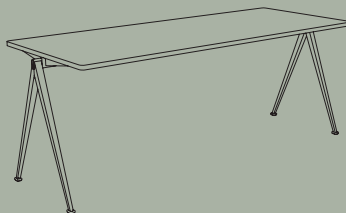

Created to be adaptable, light and strong, the Result chair and Pyramid Table are the first and last word in cutout sheet steel construction. The designs, originally created by Friso Kramer and Wim Rietveld while working at Ahrend in the 1950s, are being relaunched by HAY together with Ahrend. At the time of their initial launch, they were regarded as a triumph in their innovative use of sheet steel, giving new direction for its use in organically shaped products. Today, both as individual pieces and as a collection, they are notable for their sparing use of materials, their simplistic construction and for the fact that they are light enough to move about with considerable ease. These lasting designs, proved in real environments over generations; functionally excellent and aesthetically light, for life.

HAY

and Ahrend

RESULT & PYRAMID

RESULT CHAIR
W45,5 X D48,5 X H81 cm

RESULT CHAIR SEAT UPHOLSTERY
W45,5 X D48,5 X H81 cm

PYRAMID TABLE 01
L140 X W65 X H74 cm

PYRAMID TABLE 01
L140 X W75 X H74 cm

PYRAMID TABLE 01
L200 X W75 X H74 cm

PYRAMID TABLE 02
L190 X W85 X H74 cm

PYRAMID TABLE 02
L250 X W85 X H74 cm

PYRAMID TABLE 02
L300 X W85 X H74 cm

PYRAMID BENCH 11
L85 X W40 X H46 cm

RESULT & PYRAMID

PYRAMID BENCH 11
L140 X W40 X H46 cm

PYRAMID BENCH 11
L200 X W40 X H46 cm

PYRAMID BENCH 12
L190 X W40 X H46 cm

PYRAMID BENCH 12
L250 X W40 X H46 cm

PYRAMID CAFÉ TABLE 21
L70 X W70 X H74 cm

PYRAMID CAFÉ TABLE 21
Ø70 X H74 cm

PYRAMID COFFEE TABLE 51
Ø60 X H44 cm

PYRAMID COFFEE TABLE 51
Ø45 X H54 cm