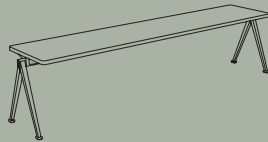

Created to be adaptable, light and strong, the Result chair and Pyramid Table are the first and last word in cutout sheet steel construction. The designs, originally created by Friso Kramer and Wim Rietveld while working at Ahrend in the 1950s, are being relaunched by HAY together with Ahrend. At the time of their initial launch, they were regarded as a triumph in their innovative use of sheet steel, giving new direction for its use in organically shaped products. Today, both as individual pieces and as a collection, they are notable for their sparing use of materials, their simplistic construction and for the fact that they are light enough to move about with considerable ease. These lasting designs, proved in real environments over generations; functionally excellent and aesthetically light, for life.

HAY

and Ahrend

RESULT & PYRAMID

RESULT CHAIR
W45,5 X D48,5 X H81 cm

RESULT CHAIR SEAT UPHOLSTERY
W45,5 X D48,5 X H81 cm

PYRAMID TABLE 01
L140 X W65 X H74 cm

PYRAMID TABLE 01
L140 X W75 X H74 cm

PYRAMID TABLE 01
L200 X W75 X H74 cm

PYRAMID TABLE 02
L190 X W85 X H74 cm

PYRAMID TABLE 02
L250 X W85 X H74 cm

PYRAMID TABLE 02
L300 X W85 X H74 cm

PYRAMID BENCH 11
L85 X W40 X H46 cm

RESULT & PYRAMID

PYRAMID BENCH 11
L140 X W40 X H46 cm

PYRAMID BENCH 11
L200 X W40 X H46 cm

PYRAMID BENCH 12
L190 X W40 X H46 cm

PYRAMID BENCH 12
L250 X W40 X H46 cm

PYRAMID CAFÉ TABLE 21
L70 X W70 X H74 cm

PYRAMID CAFÉ TABLE 21
Ø70 X H74 cm

PYRAMID COFFEE TABLE 51
Ø60 X H44 cm

PYRAMID COFFEE TABLE 51
Ø45 X H54 cm