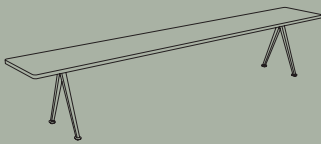

Created to be adaptable, light and strong, the Result chair and Pyramid Table are the first and last word in cutout sheet steel construction. The designs, originally created by Friso Kramer and Wim Rietveld while working at Ahrend in the 1950s, are being relaunched by HAY together with Ahrend. At the time of their initial launch, they were regarded as a triumph in their innovative use of sheet steel, giving new direction for its use in organically shaped products. Today, both as individual pieces and as a collection, they are notable for their sparing use of materials, their simplistic construction and for the fact that they are light enough to move about with considerable ease. These lasting designs, proved in real environments over generations; functionally excellent and aesthetically light, for life.

HAY

and Ahrend

RESULT & PYRAMID

RESULT CHAIR
W45,5 X D48,5 X H81 cm

RESULT CHAIR SEAT UPHOLSTERY
W45,5 X D48,5 X H81 cm

PYRAMID TABLE 01
L140 X W65 X H74 cm

PYRAMID TABLE 01
L140 X W75 X H74 cm

PYRAMID TABLE 01
L200 X W75 X H74 cm

PYRAMID TABLE 02
L190 X W85 X H74 cm

PYRAMID TABLE 02
L250 X W85 X H74 cm

PYRAMID TABLE 02
L300 X W85 X H74 cm

PYRAMID BENCH 11
L85 X W40 X H46 cm

RESULT & PYRAMID

PYRAMID BENCH 11
L140 X W40 X H46 cm

PYRAMID BENCH 11
L200 X W40 X H46 cm

PYRAMID BENCH 12
L190 X W40 X H46 cm

PYRAMID BENCH 12
L250 X W40 X H46 cm

PYRAMID CAFÉ TABLE 21
L70 X W70 X H74 cm

PYRAMID CAFÉ TABLE 21
Ø70 X H74 cm

PYRAMID COFFEE TABLE 51
Ø60 X H44 cm

PYRAMID COFFEE TABLE 51
Ø45 X H54 cm