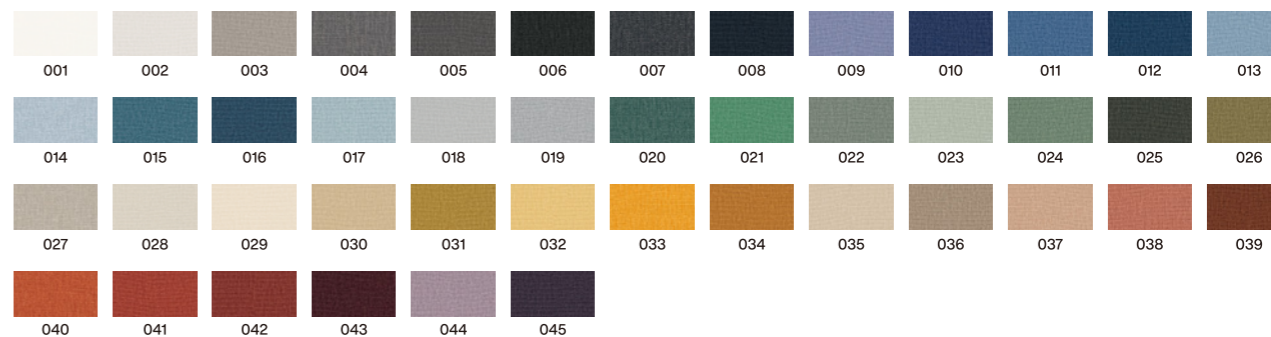

Fabric

HAYの家具の特徴の1つでもあるファブリック。

まるで絵画を描くかのように色を織り交ぜ生み出された個性ある色調、

心地よさをもたらす上質な手触りなど、こだわり抜いたファブリックを厳選してご用意しています。

また、ご自宅でのご使用はもちろん、公共施設など多くの方がご利用になる場所でも

長くお使いいただけるよう耐久性テストを行っています。

※生地によって納期が異なります。
※印刷のため実際の製品の色と多少異なる場合があります。

Linara Fabric Group 1

Romo

COMPOSITION	DURABILITYMARTINDALE	LIGHT FASTNESS	PILLING	FIRE TEST
63% Cotton, 37% Linen	36.000	5-6	4	EN 1021-1/2 with FR treatment US Cal. Bull. 117-2013 BS 5852 Crib 5 with treatment

Mode Fabric Group 1

Maharam

COMPOSITION	DURABILITYMARTINDALE	LIGHT FASTNESS	PILLING	FIRE TEST	SUSTAINABILITY
80% Post-Consumer recycled polyester, 20% Polyester	100.000 Double rubs	40+ hours	Class 4	EN 1021-1/2 with FR treatment US Cal. Bull. 117-2013 BS 5852 Crib 5 with treatment	Greenguard Gold Contains Recycled Content FR Free

Swarm Fabric Group 1

HAY

COMPOSITION	DURABILITYMARTINDALE	LIGHT FASTNESS	PILLING	FIRE TEST	SUSTAINABILITY
31% Acrylic, 17% Cotton, 8% Linen, 36% Polyester, 8% Viscose	28.000	5	3-4	EN 1021-1/2 with FR treatment	-

LGG60

Metaphor Fabric Group 1

Maharam

COMPOSITION	DURABILITYMARTINDALE	LIGHT FASTNESS	PILLING	FIRE TEST	SUSTAINABILITY
100% Polyester	90.000	5-6	3-4	EN 1021-1/2 with FR treatment US Cal. Bull. 117-2013 BS 5852 Crib 5 with treatment	Greenguard Gold FR Free

Flamiber Fabric Group 2

HAY

COMPOSITION	DURABILITYMARTINDALE	LIGHT FASTNESS	PILLING	FIRE TEST	SUSTAINABILITY
33% Acrylic, 30% Wool, 29% Cotton, 7% Polyester, 1% Viscose	120.000	5-6	4-5	US Cal. Bull. 117-2013	-

Bolgheri Fabric Group 4

HAY

COMPOSITION	DURABILITYMARTINDALE	LIGHT FASTNESS	PILLING	FIRE TEST	SUSTAINABILITY
35% Viscose, 26% Wool, 17% Polyamide, 15% Silk, 7% Linen	30.000	5	3-4	EN 1021-1/2 US Cal. Bull. 117-2013	OEKO-TEX® STANDARD 100

LGG60