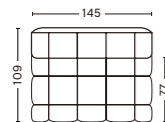

### NARROW 202 / NARROW 201

Size : W287 x D109 x H72cm Seat H41cm  
 Fabric : Steelcut Trio 153 (Group2)  
 ¥941,600

Fabric Group 1~6 参考価格  
 ¥770,000 ~ ¥1,892,000

### LOUNGE 411,412 / CHAISE LONGUE 401,402

Size : W281 x D143 x H72cm Seat H41cm  
 Fabric : Nevada NV2488 (Group6)  
 ¥1,793,000

Fabric Group 1~6 参考価格  
 ¥754,600 ~ ¥1,793,000

### WIDE 303 FS

Size : W145 x D109 x H72cm Seat H41cm  
 Fabric : Mode 014 (Group1)  
 ¥413,600

Fabric Group 1~6 参考価格  
 ¥413,600 ~ ¥836,000

### 3 SEATER

Size : W248 x D109 x H72cm Seat H41cm  
 Fabric : Steelcut Trio 453 (Group2)  
 ¥742,500

Fabric Group 1~6 参考価格  
 ¥628,100 ~ ¥1,419,000