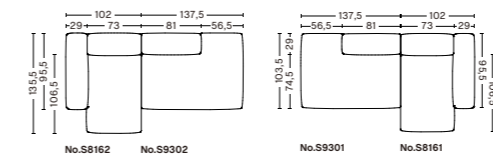

Size : W239,5 X D103,5 X H67cm Seat H37cm  
Fabric : Flamiber A5 Cream / White stitching (Group2)  
¥437,800

Fabric Group 1~6 参考価格  
¥420,200~¥1,012,000

**WIDE S1961,S1962 / LOUNGE S9301,S9302**

Size : W256,5 X D103,5 X H67cm Seat H37cm  
Fabric : Hallingdal 116 / Light grey stitching (Group4)  
¥511,500

Fabric Group 1~6 参考価格  
¥454,300~¥1,067,000

**WIDE S1962 / WIDE S1961**

Size : W238 X D103,5 X H67cm Seat H37cm  
Fabric : Sierra SIK1003 / Beige stitching (Group5)  
¥675,400

Fabric Group 1~6 参考価格  
¥479,600~¥1,100,000

**LOUNGE S9301,S9302 / NARROW CHAISE LONGUE S8161,S8162**

Size : W239,5 X D135,5 X H67cm Seat H37cm  
Fabric : Vidar 932(Raf Simons) / White stitching (Group6)  
¥1,045,000

Fabric Group 1~6 参考価格  
¥443,300~¥1,045,000