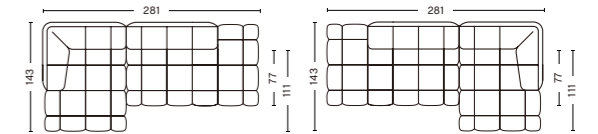

### 2 SEATER

Size : W214 x D109 x H72cm Seat H41cm  
 Fabric : Linara 100 (Group1)  
 ¥542,300

Fabric Group 1~6 参考価格  
 ¥542,300 ~ ¥1,287,000

### NARROW 202 / NARROW 201

Size : W287 x D109 x H72cm Seat H41cm  
 Fabric : Steelcut Trio 153 (Group2)  
 ¥941,600

Fabric Group 1~6 参考価格  
 ¥770,000 ~ ¥1,892,000

### LOUNGE 411,412 / CHAISE LONGUE 401,402

Size : W281 x D143 x H72cm Seat H41cm  
 Fabric : Nevada NV2488 (Group6)  
 ¥1,793,000

Fabric Group 1~6 参考価格  
 ¥754,600 ~ ¥1,793,000