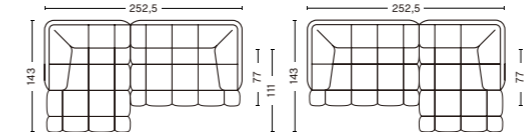

### WIDE 303 FS

Size : W145 x D109 x H72cm Seat H41cm  
 Fabric : Mode 014 (Group1)  
 ¥413,600

Fabric Group 1~6 参考価格  
 ¥413,600 ~ ¥836,000

### 3 SEATER

Size : W248 x D109 x H72cm Seat H41cm  
 Fabric : Steelcut Trio 453 (Group2)  
 ¥742,500

Fabric Group 1~6 参考価格  
 ¥628,100 ~ ¥1,419,000

### CHAISE LONGUE 401,402 / NARROW 201,202

Size : W252,5 x D143 x H72cm Seat H41cm  
 Fabric : Flamiber A5 Cream (Group2)  
 ¥870,100

Fabric Group 1~6 参考価格  
 ¥726,000 ~ ¥1,749,000

### CHAISE LONGUE 401,402 / WIDE 301,302

Size : W285,5 x D143 x H72cm Seat H41cm  
 Fabric : Swarm (Group1)  
 ¥766,700

Fabric Group 1~6 参考価格  
 ¥766,700 ~ ¥1,804,000