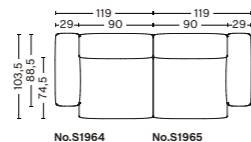

## NARROW S1064,S1065 / LOUNGE S9301,S9302

Size : W239,5 X D103,5 X H67cm Seat H37cm  
Fabric : Hallingdal 116 / Light grey stitching (Group4)  
¥471,900

Fabric Group 1~6 参考価格  
¥420,200~¥1,012,000

## WIDE S1964,S1965 / LOUNGE S9301,S9302

Size : W256,5 X D103,5 X H67cm Seat H37cm  
Fabric : Linara 216 / Beige stitching (Group1)  
¥454,300

Fabric Group 1~6 参考価格  
¥454,300~¥1,067,000

## WIDE S1964 / WIDE S1965

Size : W238 X D103,5 X H67cm Seat H37cm  
Fabric : Lola Rose / White stitching (Group2)  
¥497,200

Fabric Group 1~6 参考価格  
¥479,600~¥1,100,000