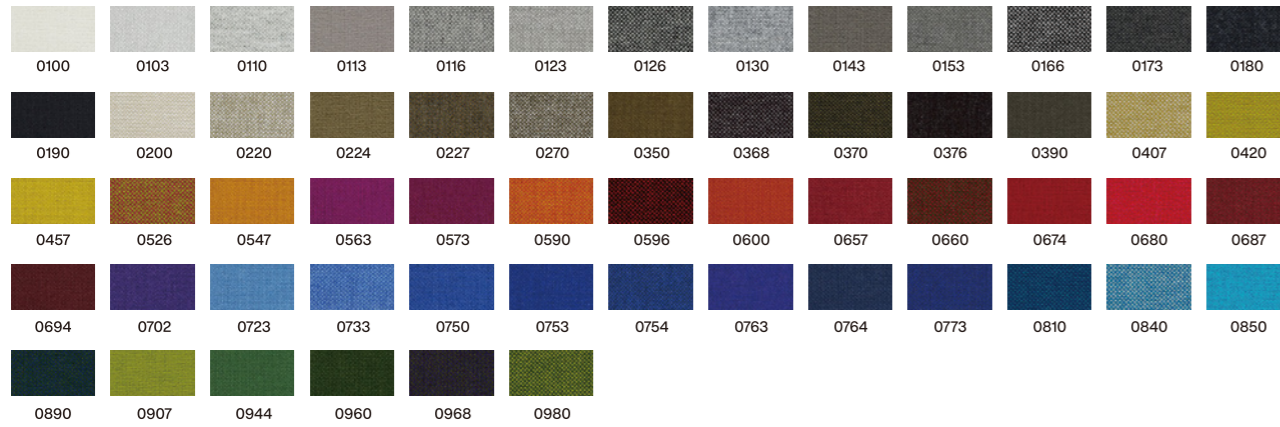

## Sierra leather Fabric Group 5

Camo

COMPOSITION	COLOUR FASTNESS TO RUBBING	LIGHT FASTNESS	PILLING	FIRE TEST	SUSTAINABILITY
Corrected leather	Dry : 5 Wet : 4	7	-	EN 1021-1/2 US Cal. Bull. 117-2013	-

MORE FABRICS