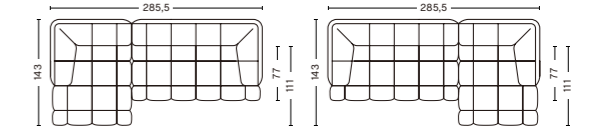

### 3 SEATER

Size : W248 x D109 x H72cm Seat H41cm  
 Fabric : Steelcut Trio 453 (Group2)  
 ¥742,500

Fabric Group 1~6 参考価格  
 ¥628,100 ~ ¥1,419,000

### CHAISE LONGUE 401,402 / NARROW 201,202

Size : W252,5 x D143 x H72cm Seat H41cm  
 Fabric : Flamiber A5 Cream (Group2)  
 ¥870,100

Fabric Group 1~6 参考価格  
 ¥726,000 ~ ¥1,749,000

### CHAISE LONGUE 401,402 / WIDE 301,302

Size : W285,5 x D143 x H72cm Seat H41cm  
 Fabric : Swarm (Group1)  
 ¥766,700

Fabric Group 1~6 参考価格  
 ¥766,700 ~ ¥1,804,000