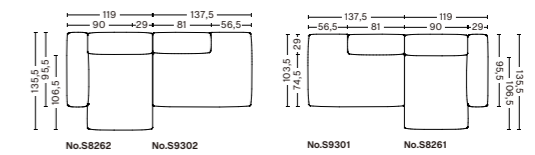

LOUNGE S9301,S9302 / WIDE CHAISE LONGUE S8261,S8262